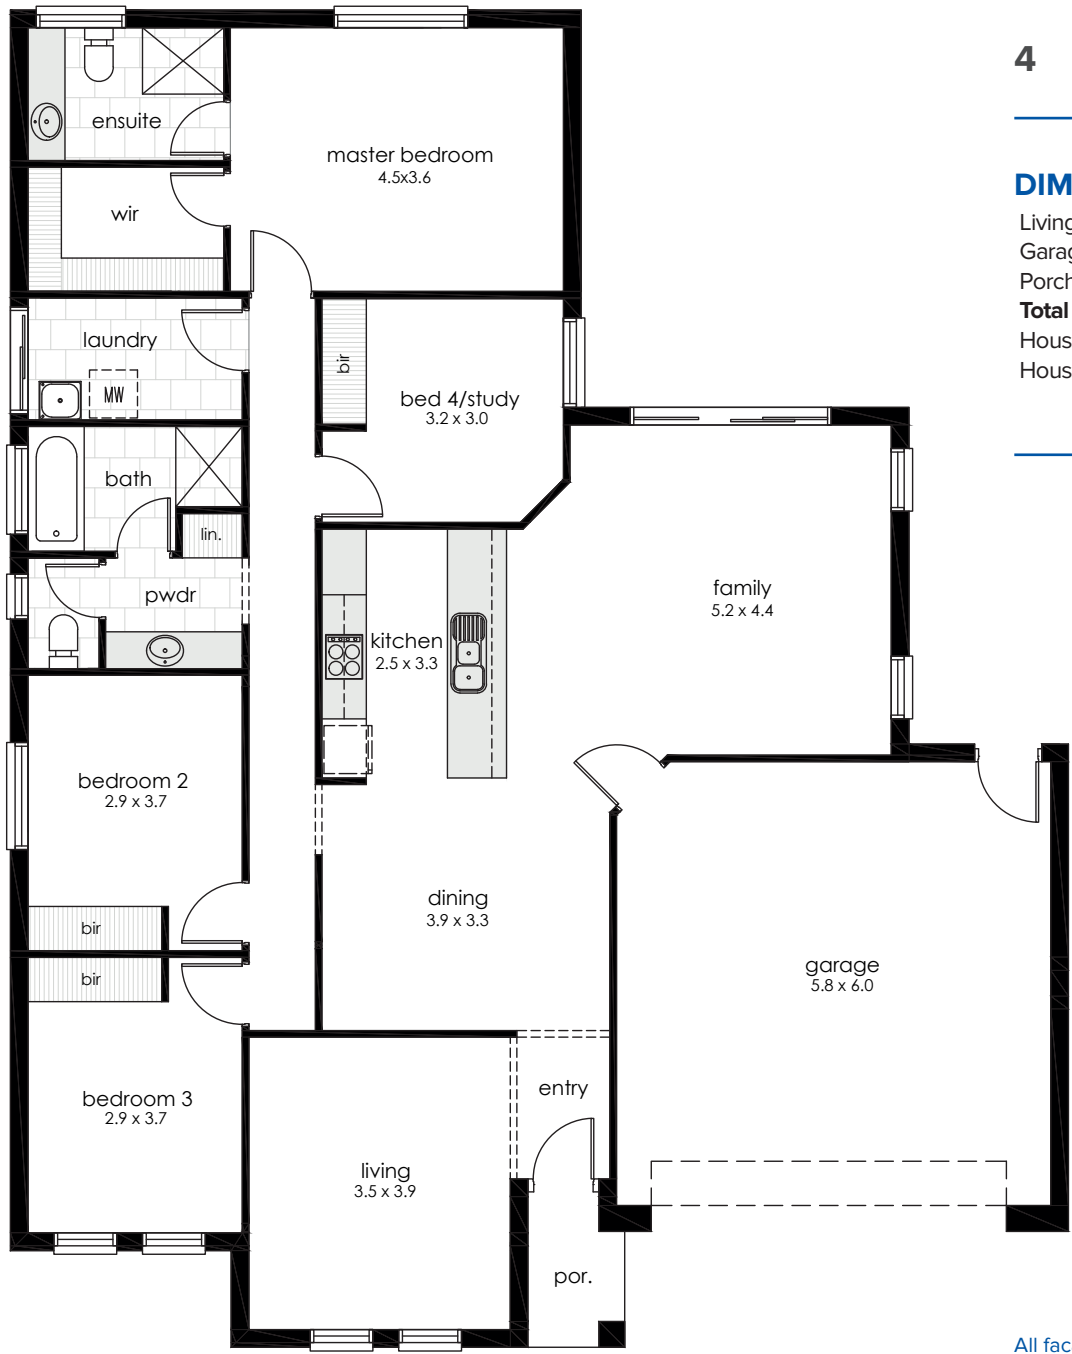

# KENSINGTON V2

4 2 2

## DIMENSIONS

Living	159
Garage	39.3
Porch	2.5
<b>Total area</b>	<b>200.8m<sup>2</sup></b>
House width	14.33
House length	18.11

All facade images are for illustrative purposes only. Materials, colours and inclusions may vary.